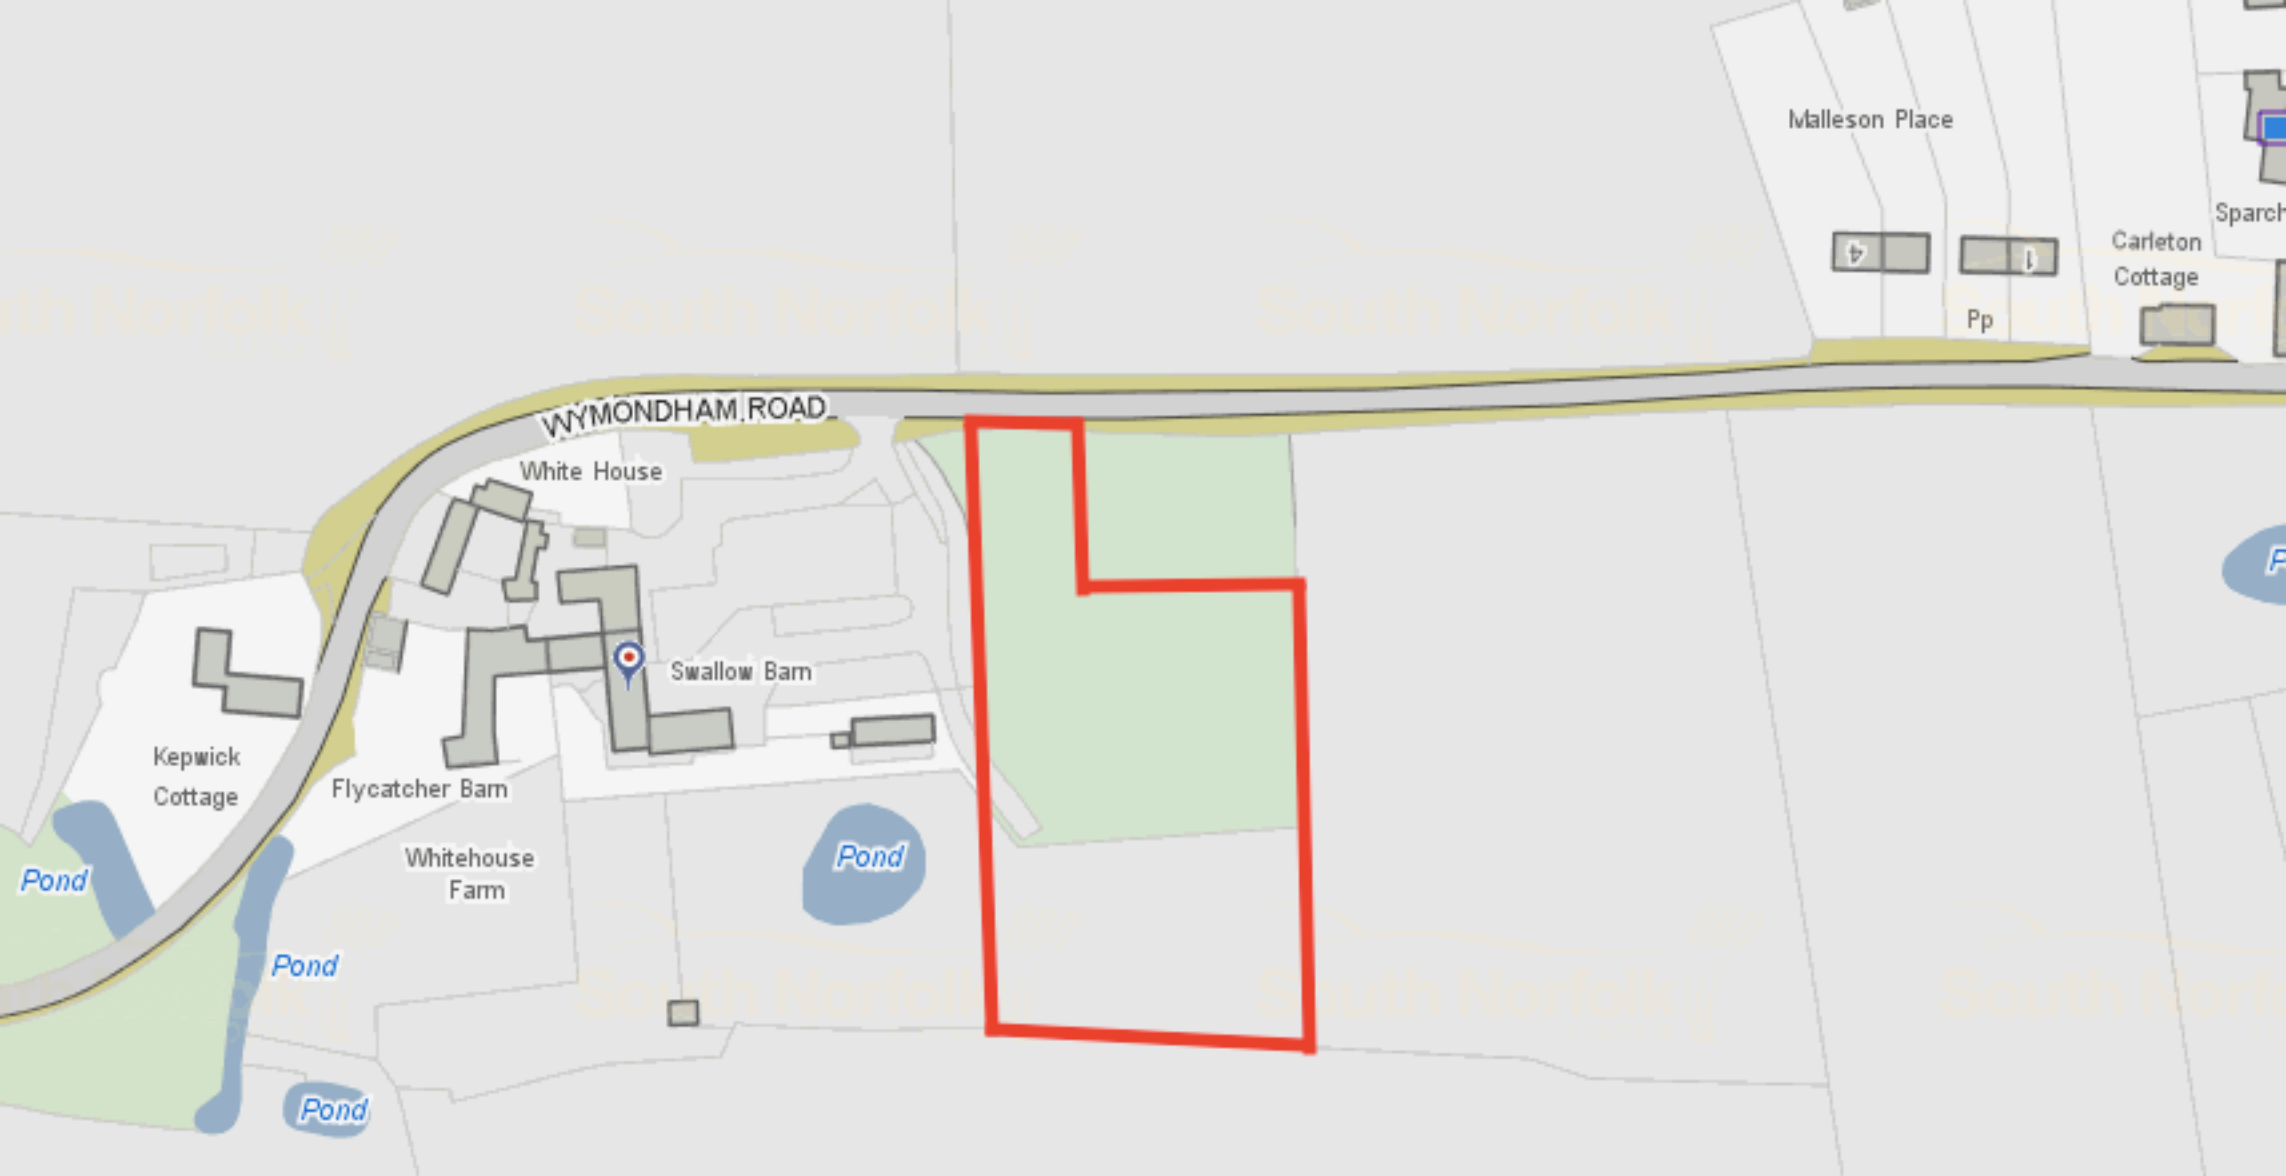

Client	Scale
Job Title	1:1250 A4
	Drawn by Nicholas Pike
	Date 05/06/2014

Scale	1:1250 A4
Drawn by	Nicholas Pike
Date	05/06/2014

Drawing Title Location Plan	
Drg No. P1	Rev

Malleon Place

Pp

Carleton Cottage

Sparch

South Norfolk

South Norfolk

South Norfolk

WYMONDHAM ROAD

White House

Swallow Barn

Kepwick Cottage

Flycatcher Barn

Whitehouse Farm

Pond

Pond

Pond

South Norfolk

South Norfolk