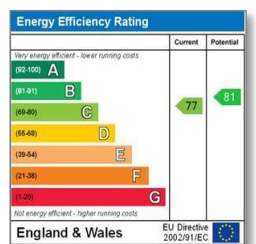

Central Norfolk Strategic Housing Market Assessment 2017

Supplementary note:
Geographic definition of HMAs
June 2017

Opinion Research Services | The Strand, Swansea SA1 1AF
Jonathan Lee | Nigel Moore | Trevor Baker | Scott Lawrence
enquiries: 01792 535300 · info@ors.org.uk · www.ors.org.uk