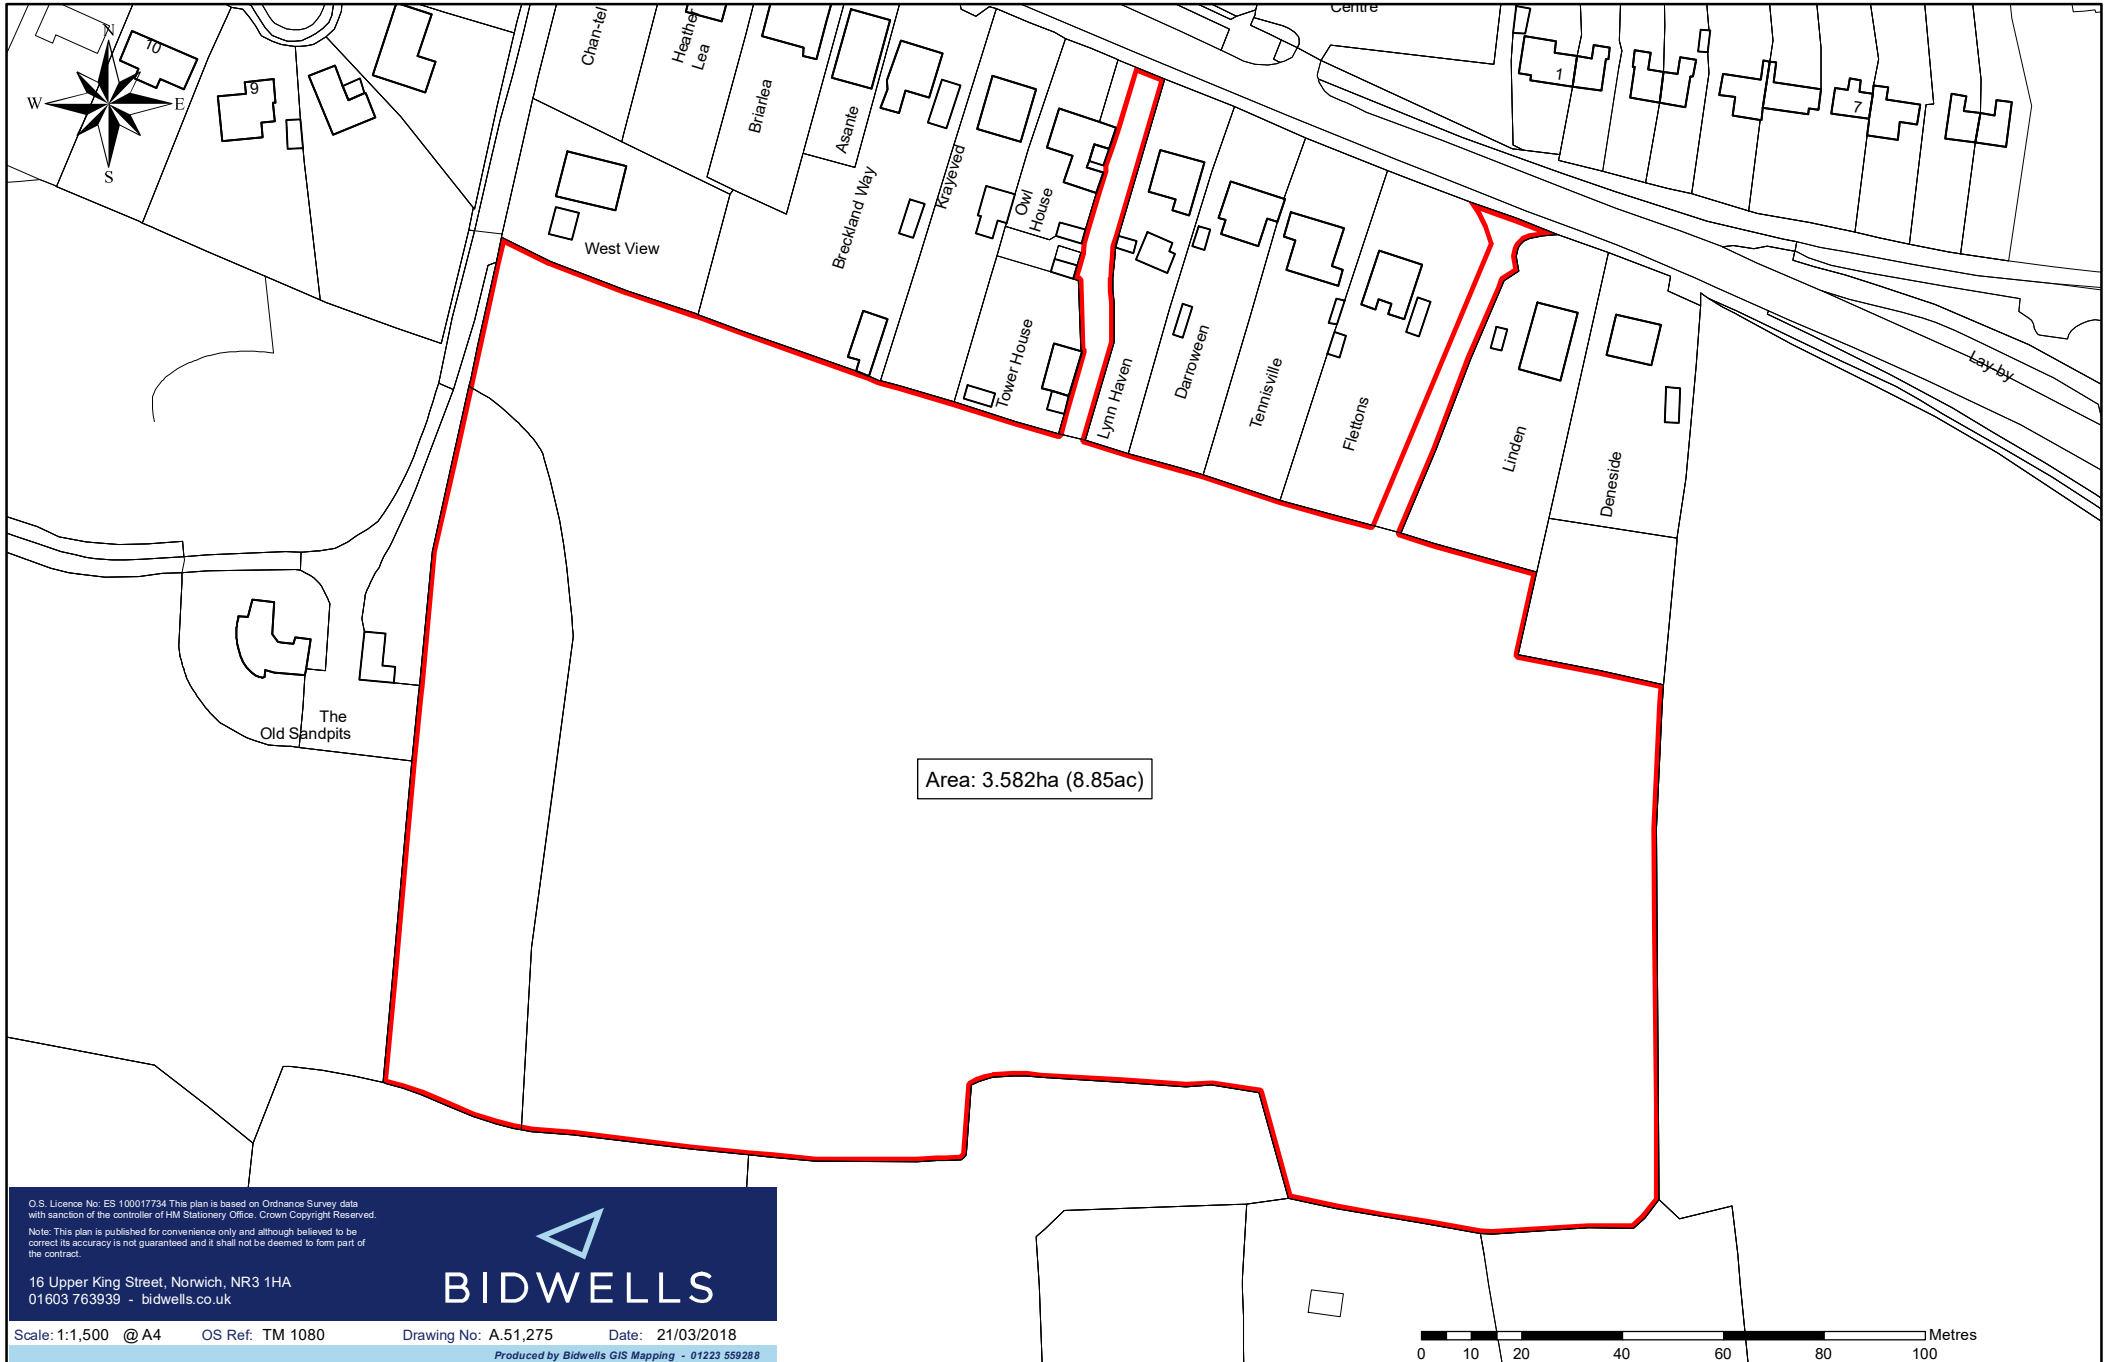

# High Road, Roydon

O.S. Licence No: ES 100017734 This plan is based on Ordnance Survey data with sanction of the controller of HM Stationery Office. Crown Copyright Reserved.  
Note: This plan is published for convenience only and although believed to be correct its accuracy is not guaranteed and it shall not be deemed to form part of the contract.

16 Upper King Street, Norwich, NR3 1HA  
01603 763939 - [bidwells.co.uk](http://bidwells.co.uk)

**BIDWELLS**

Scale: 1:1,500 @ A4 OS Ref: TM 1080 Drawing No: A.51,275 Date: 21/03/2018  
Produced by Bidwells GIS Mapping - 01223 559288