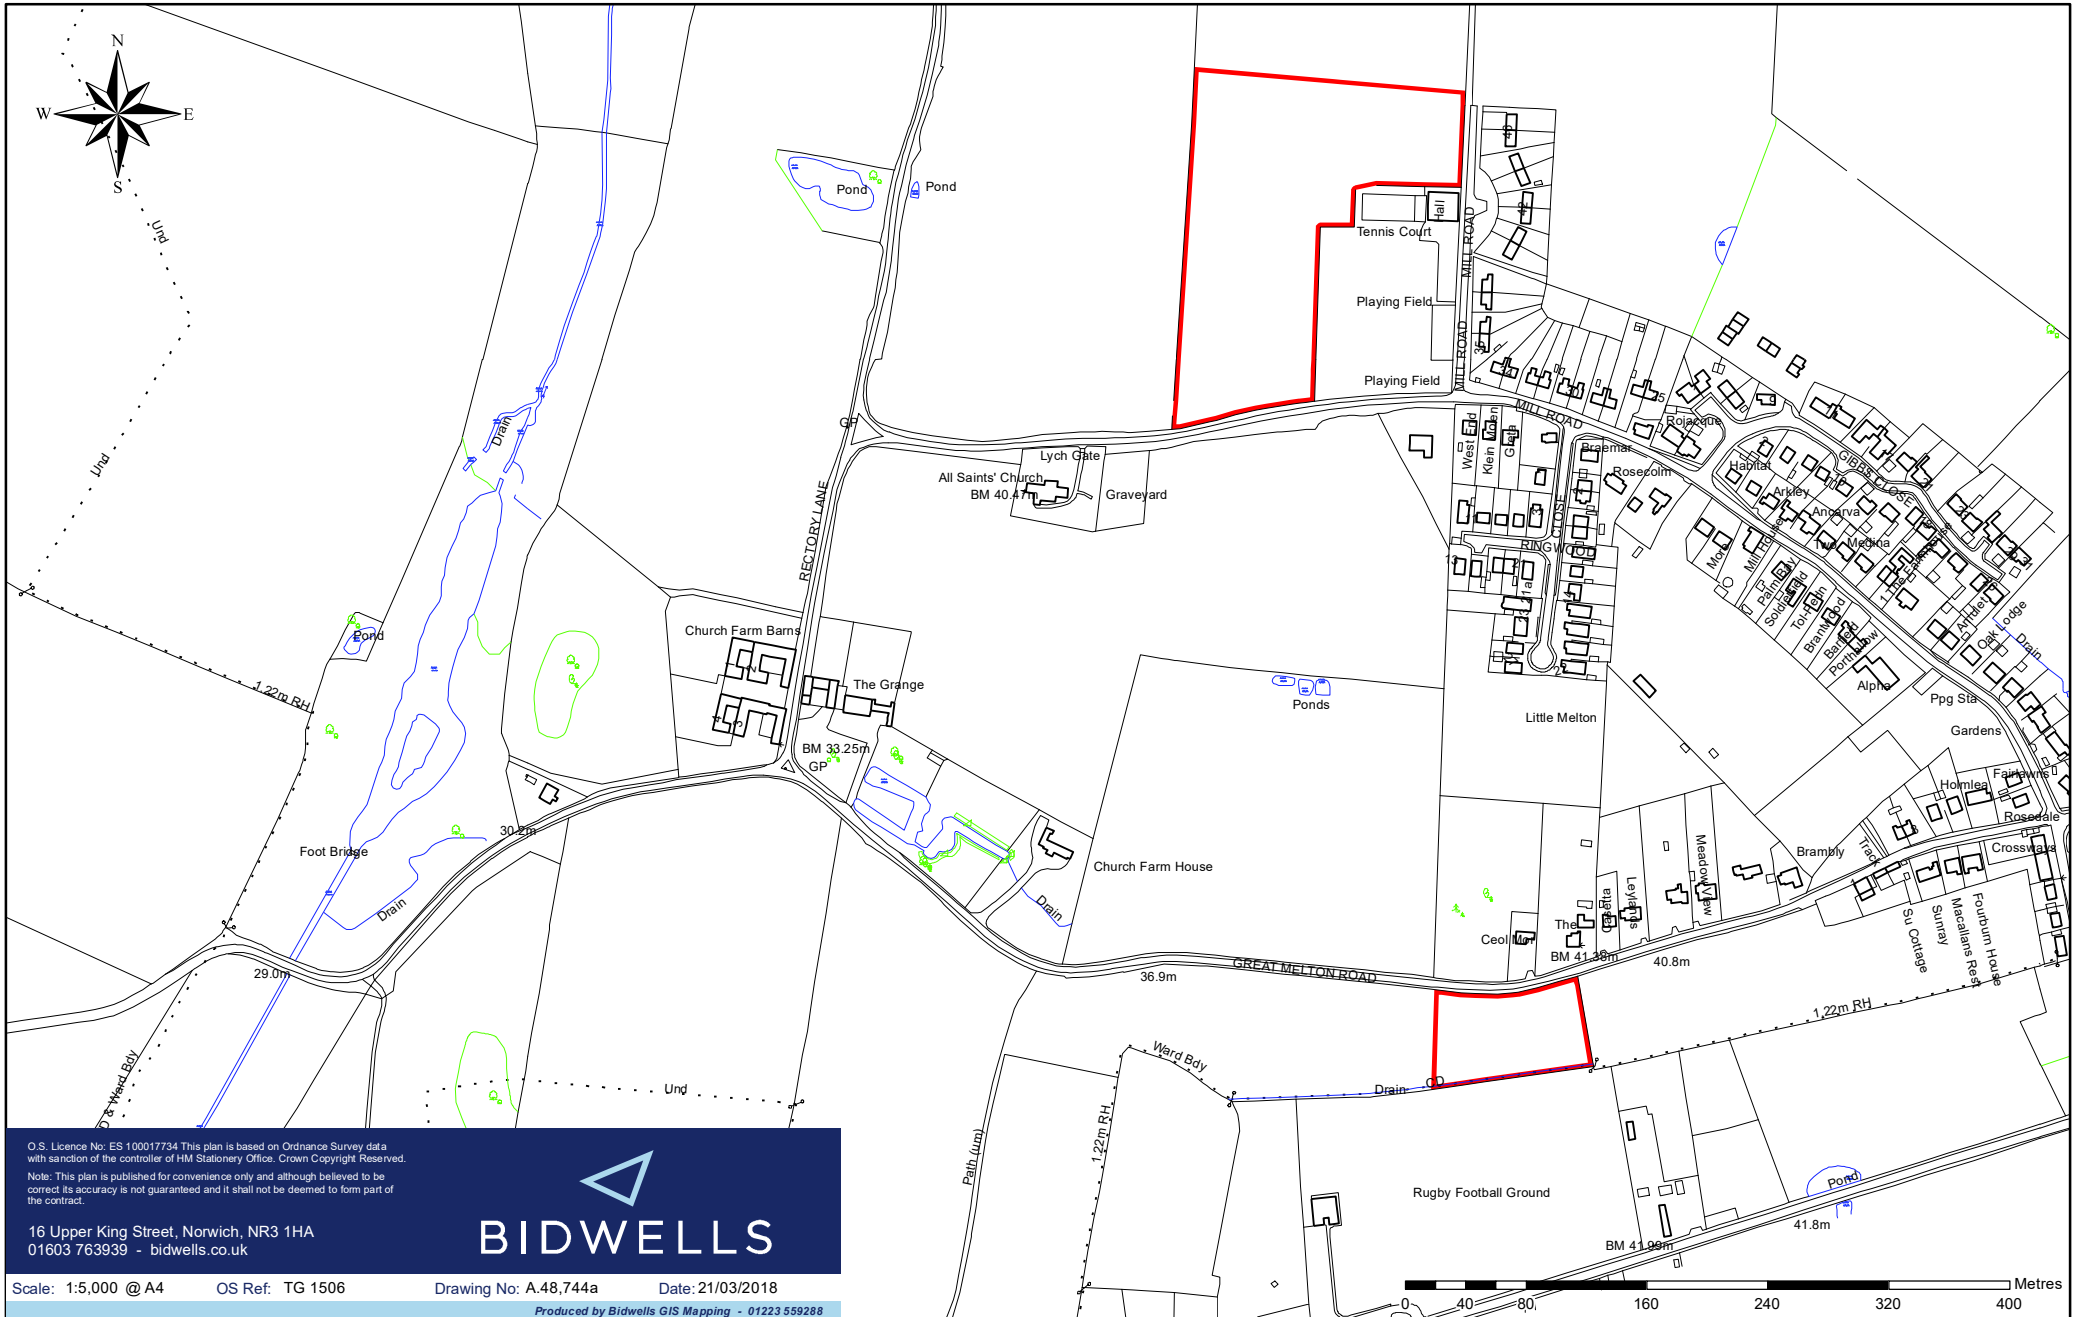

Land at Little Melton

16 Upper King Street, Norwich, NR3 1HA
01603 763939 - bidwells.co.uk

Scale: 1:5,000 @ A4

OS Ref: TG 1506

Drawing No: A.48,744a

Date: 21/03/2018

Produced by Bidwells GIS Mapping - 01223 559288