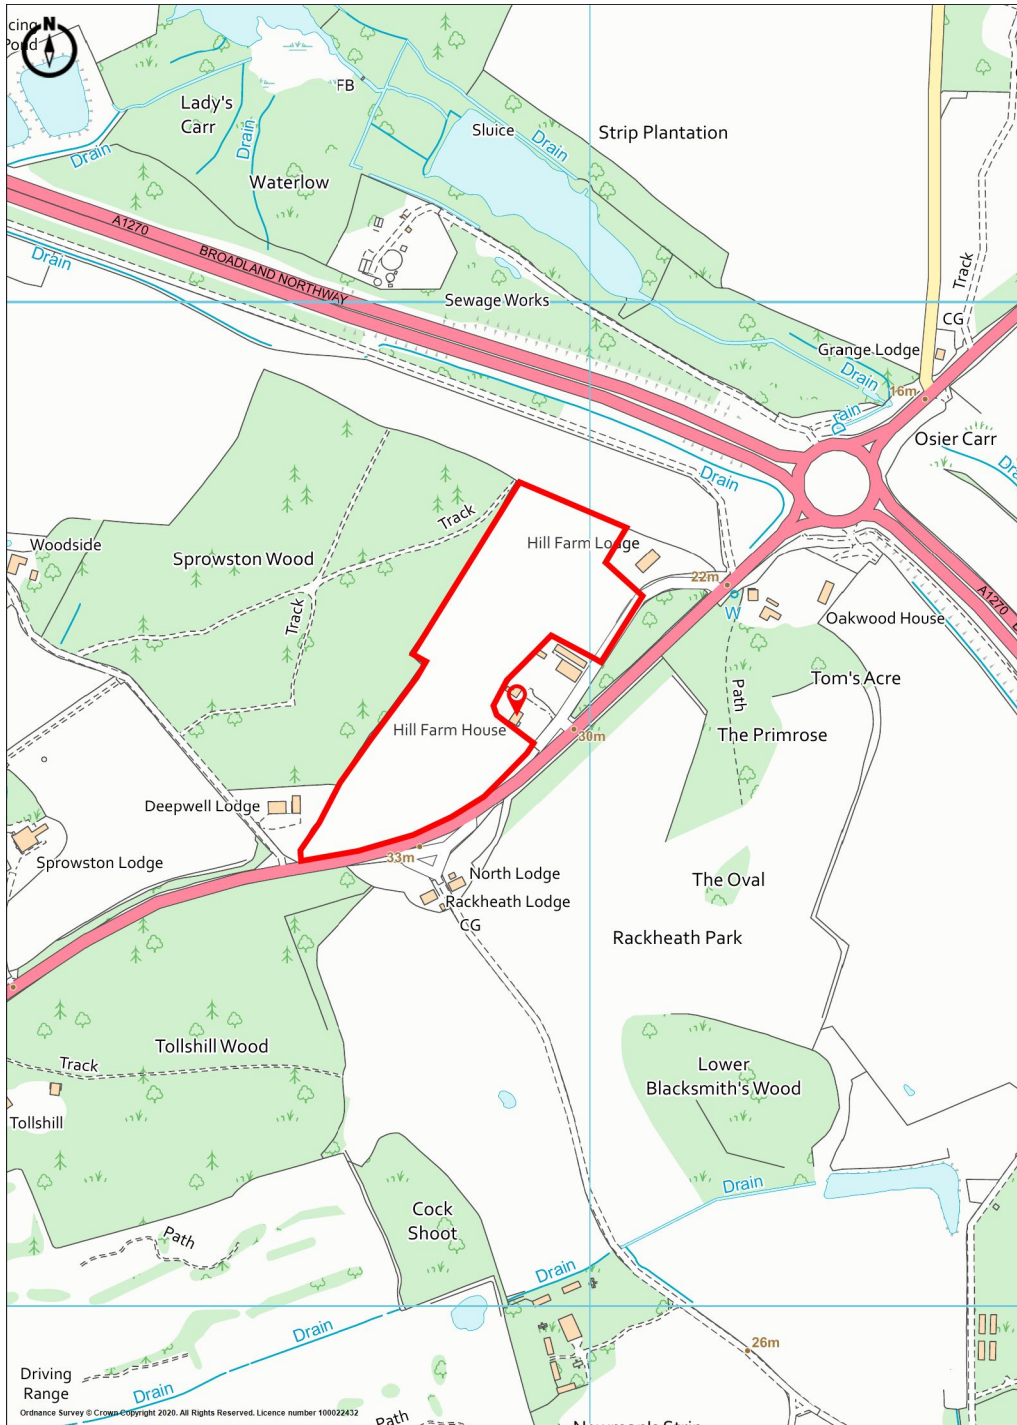

Land Adjacent to Hill Farm, Rackheath

Promapv2
● LANDMARK INFORMATION

Ordnance Survey © Crown Copyright 2020. All Rights Reserved.
Licence number 100022432
Plotted Scale - 1:7500. Paper Size - A4