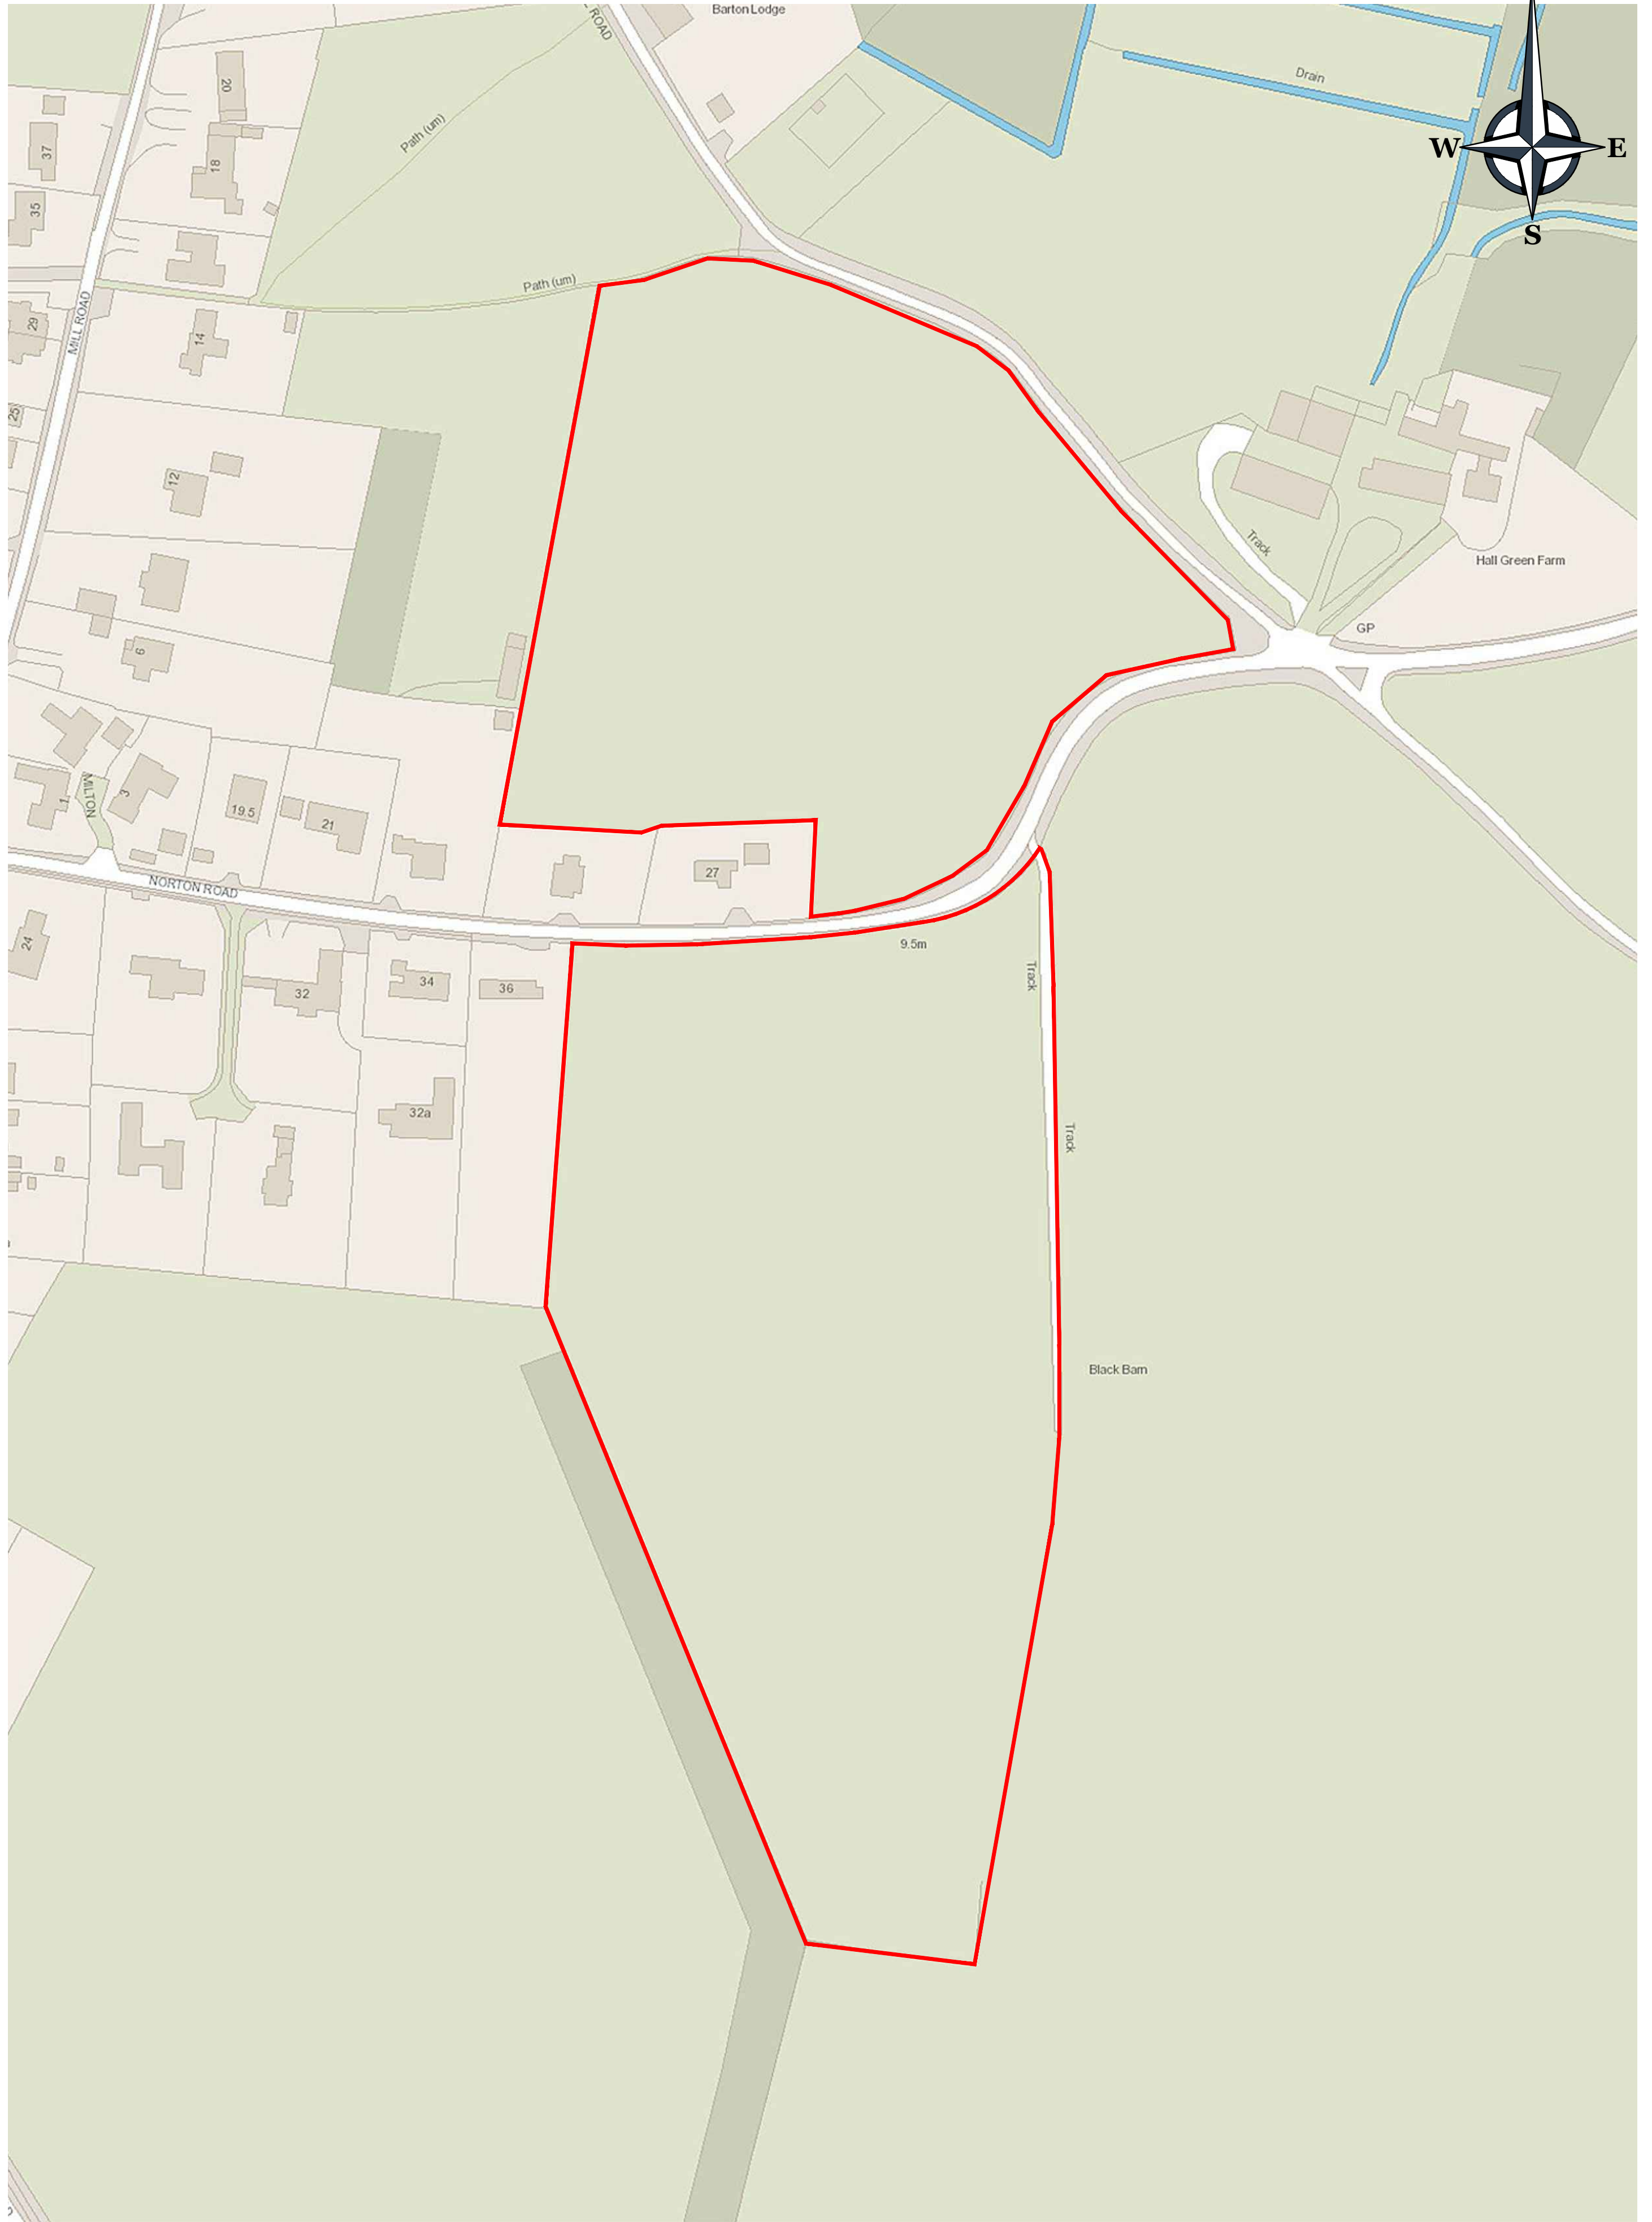

0m 10m 20m 30m 40m 50m 100m 150m 200m

1:1250

Norton Rd, Loddon.
Location Plan 1:1250 @ A2 size.